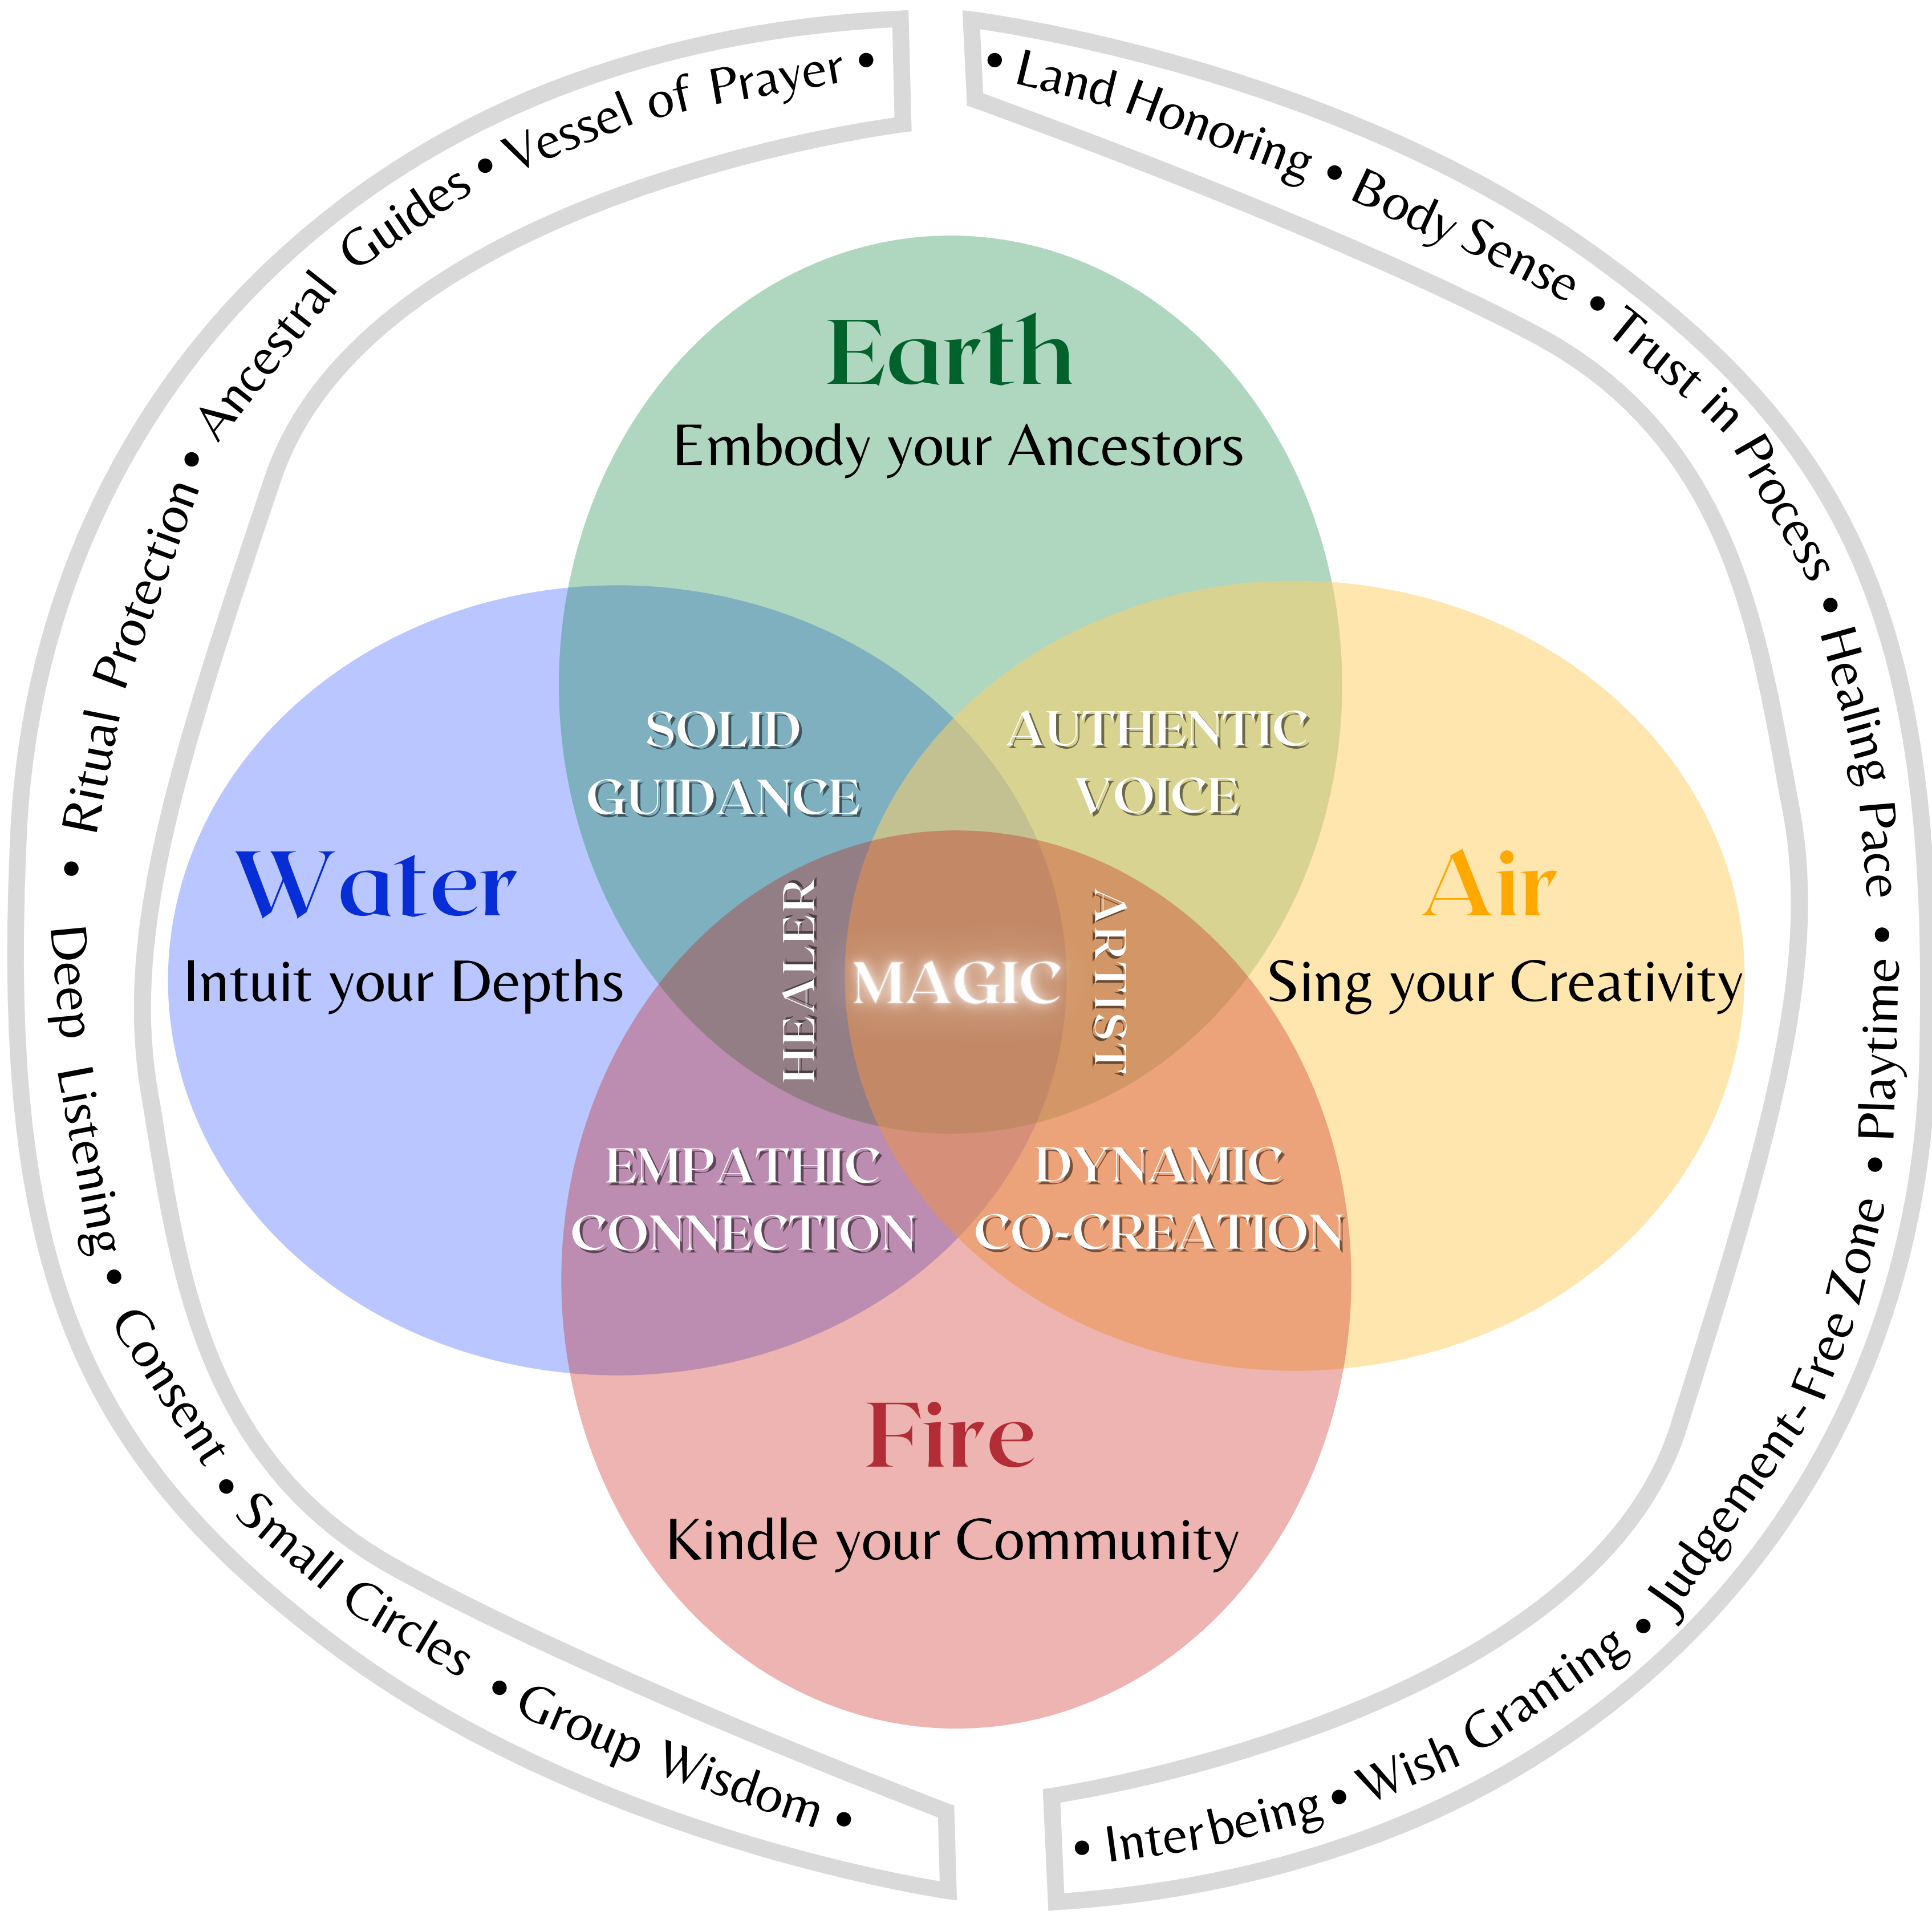

Laura's Chapel

Drop in. Unwind. Kindle the Sacred. Join the Song.

Helping the Ceremonially Sensitive Person cultivate the reverence, trust, power, and belonging needed to serve in this time of healing shift.